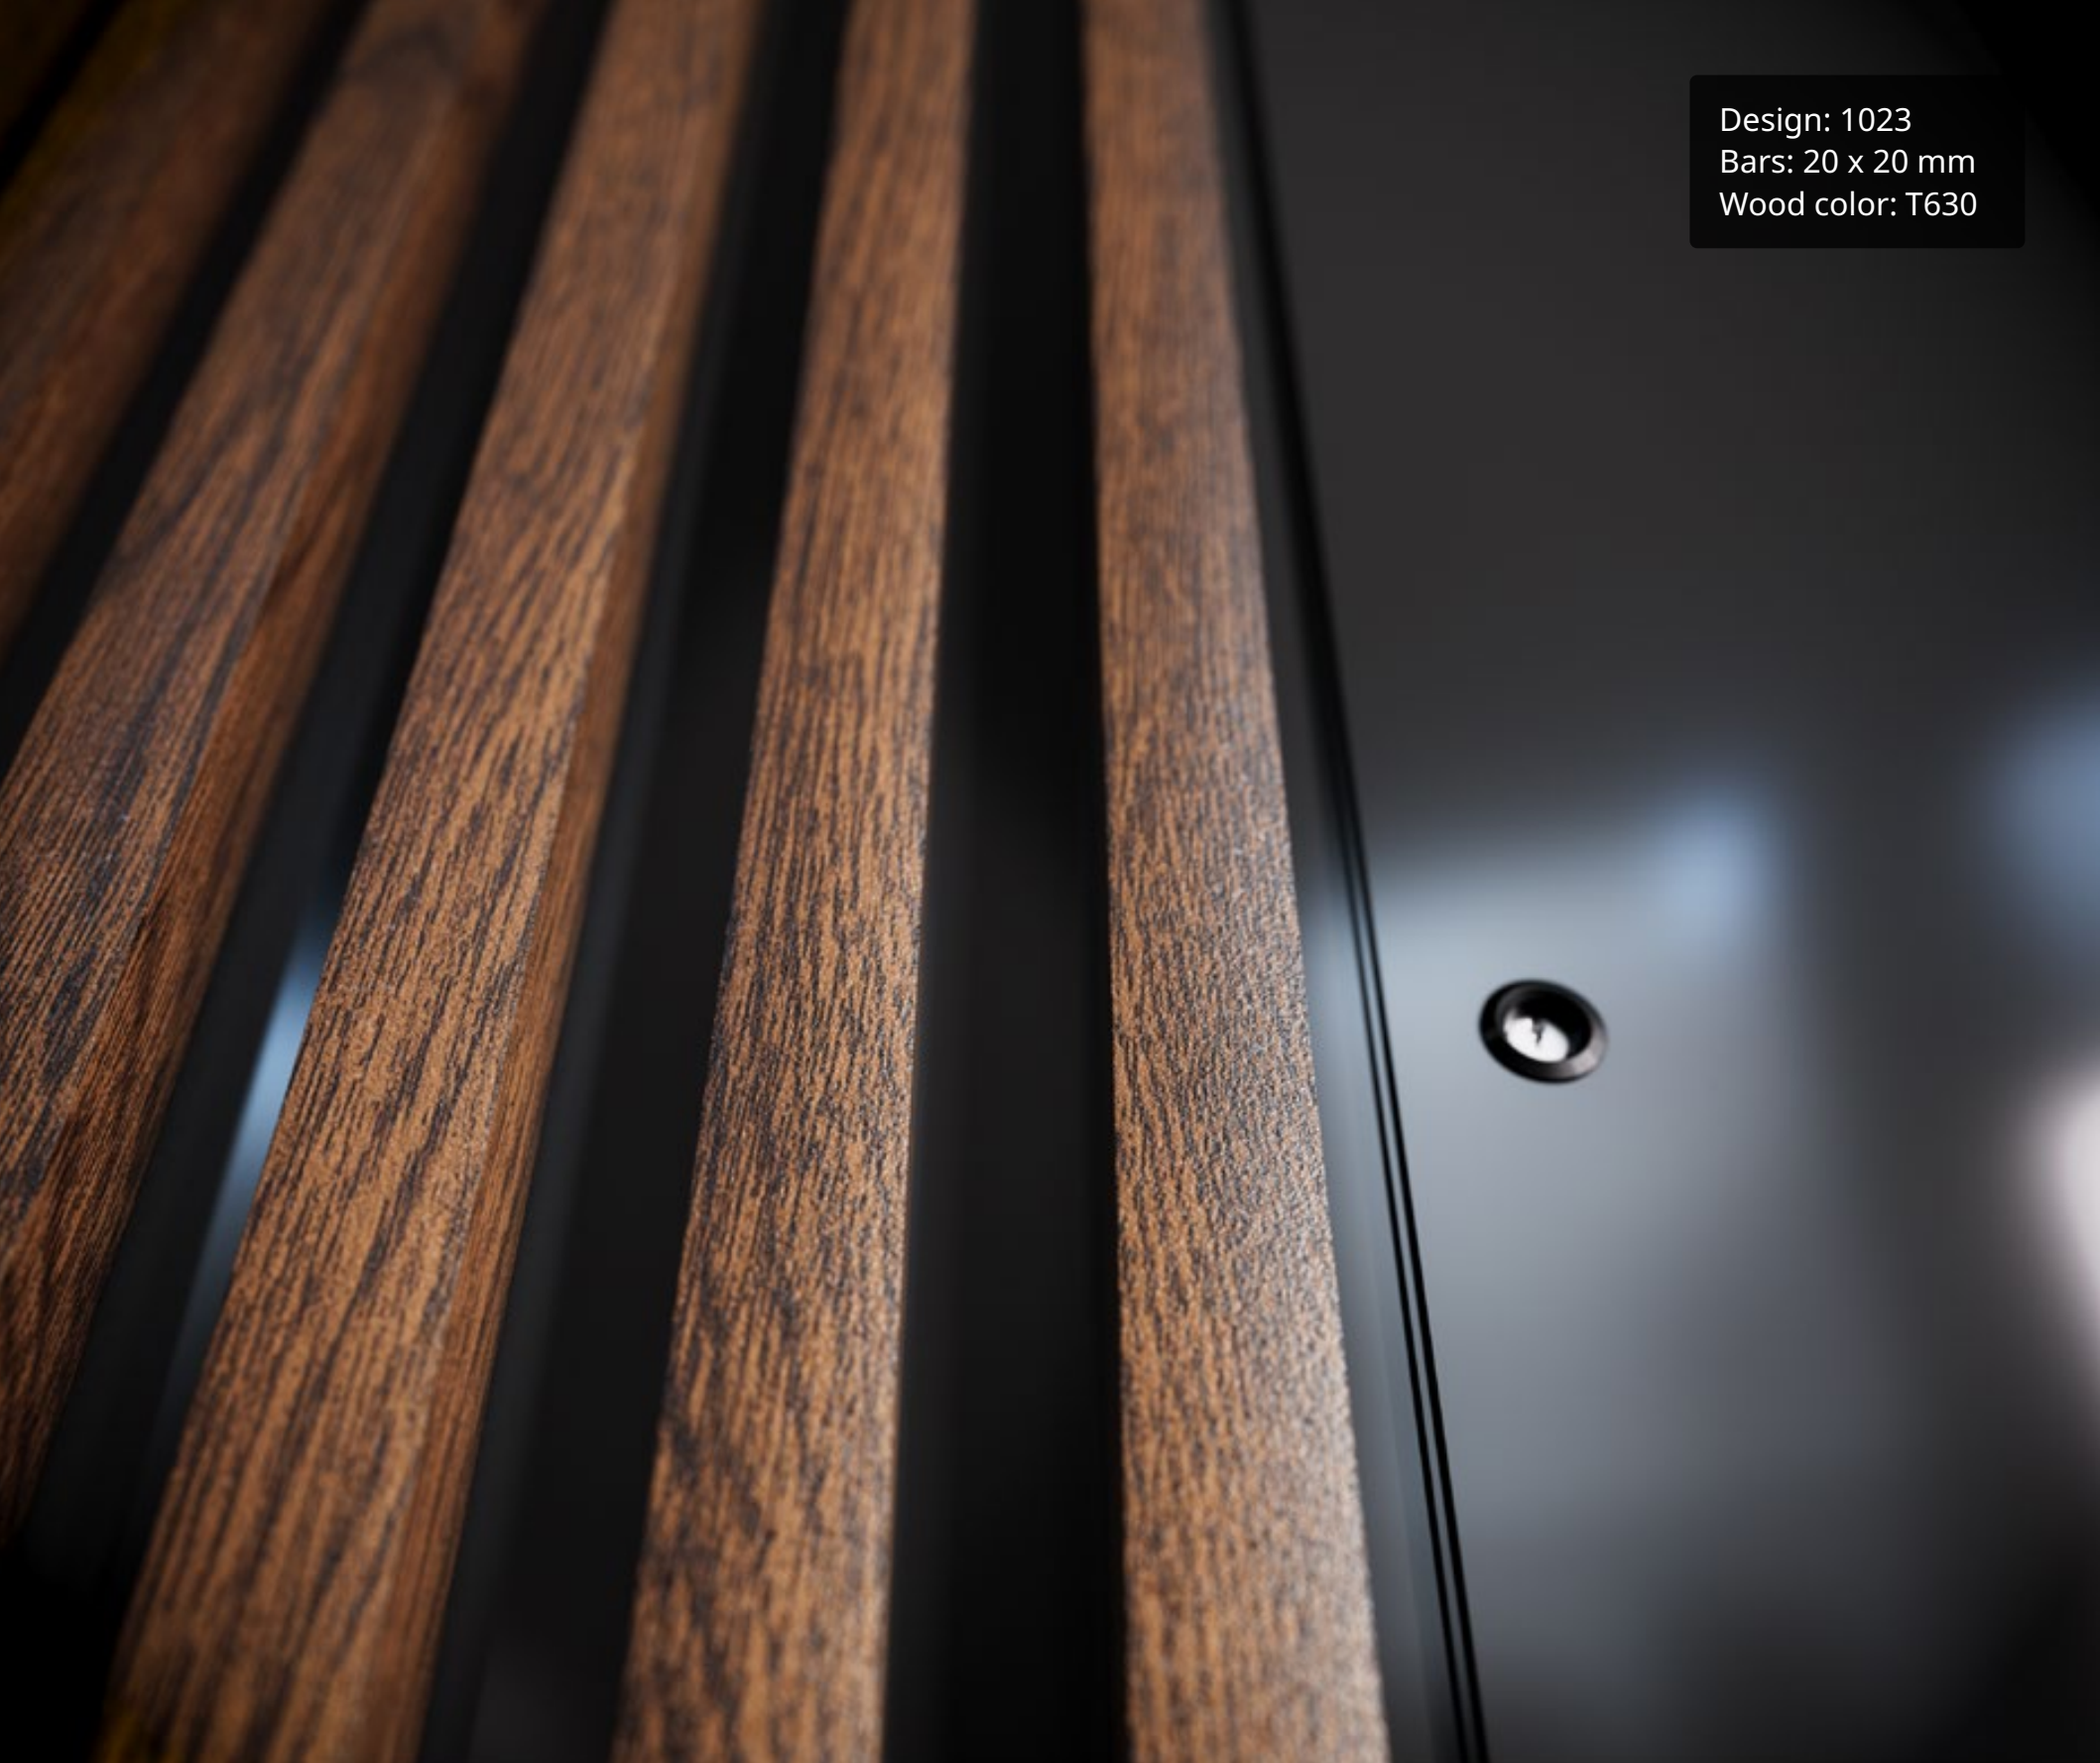

Design: 1023
Bars: 20 x 20 mm
Wood color: T630