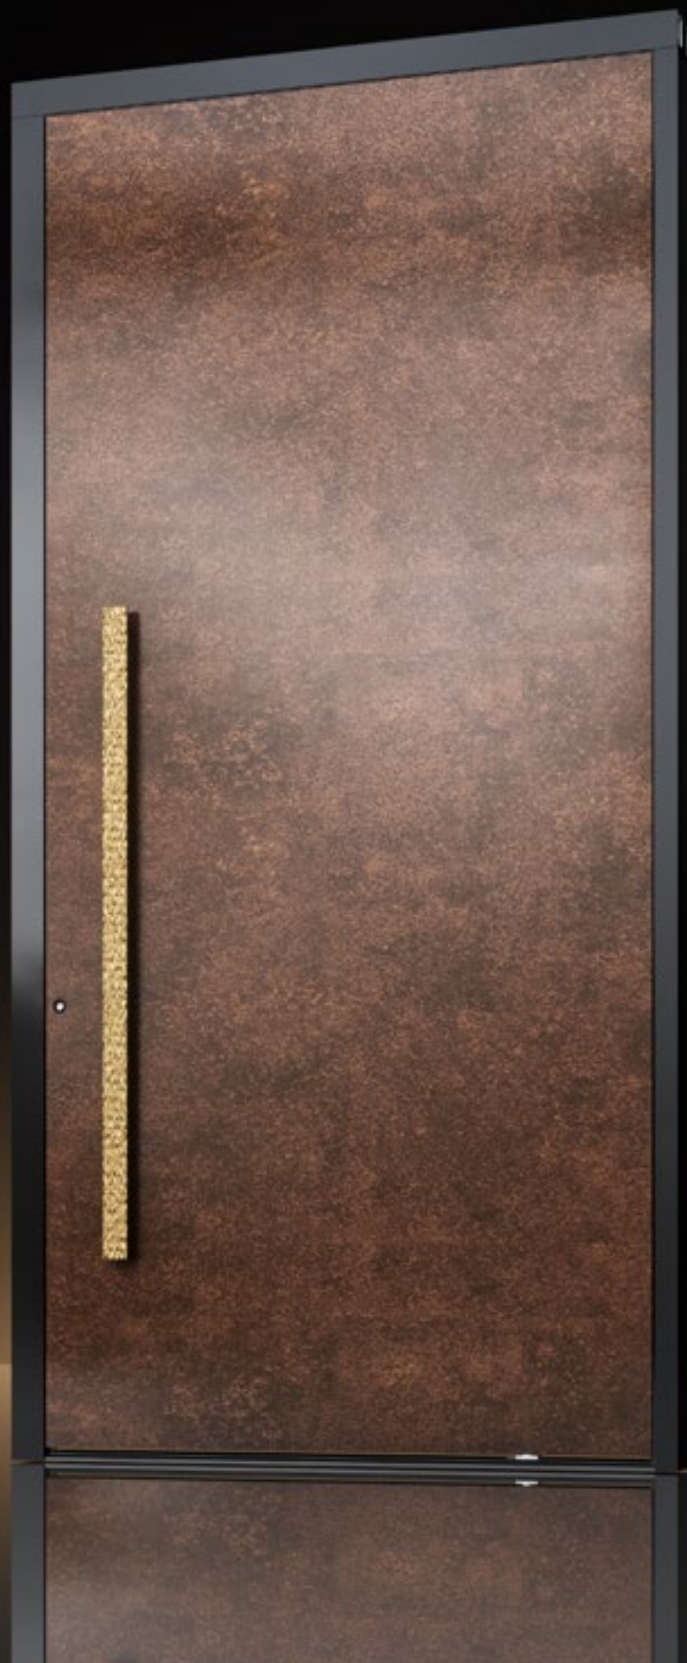

Design: ME43-G

Retro Wood

“Vision” handle with Glass Facing and fingerprint scanner.

Door Style

Mystique Edition

Design: ME 20

Black Marble

Detail of "Gold Fancy" handle.