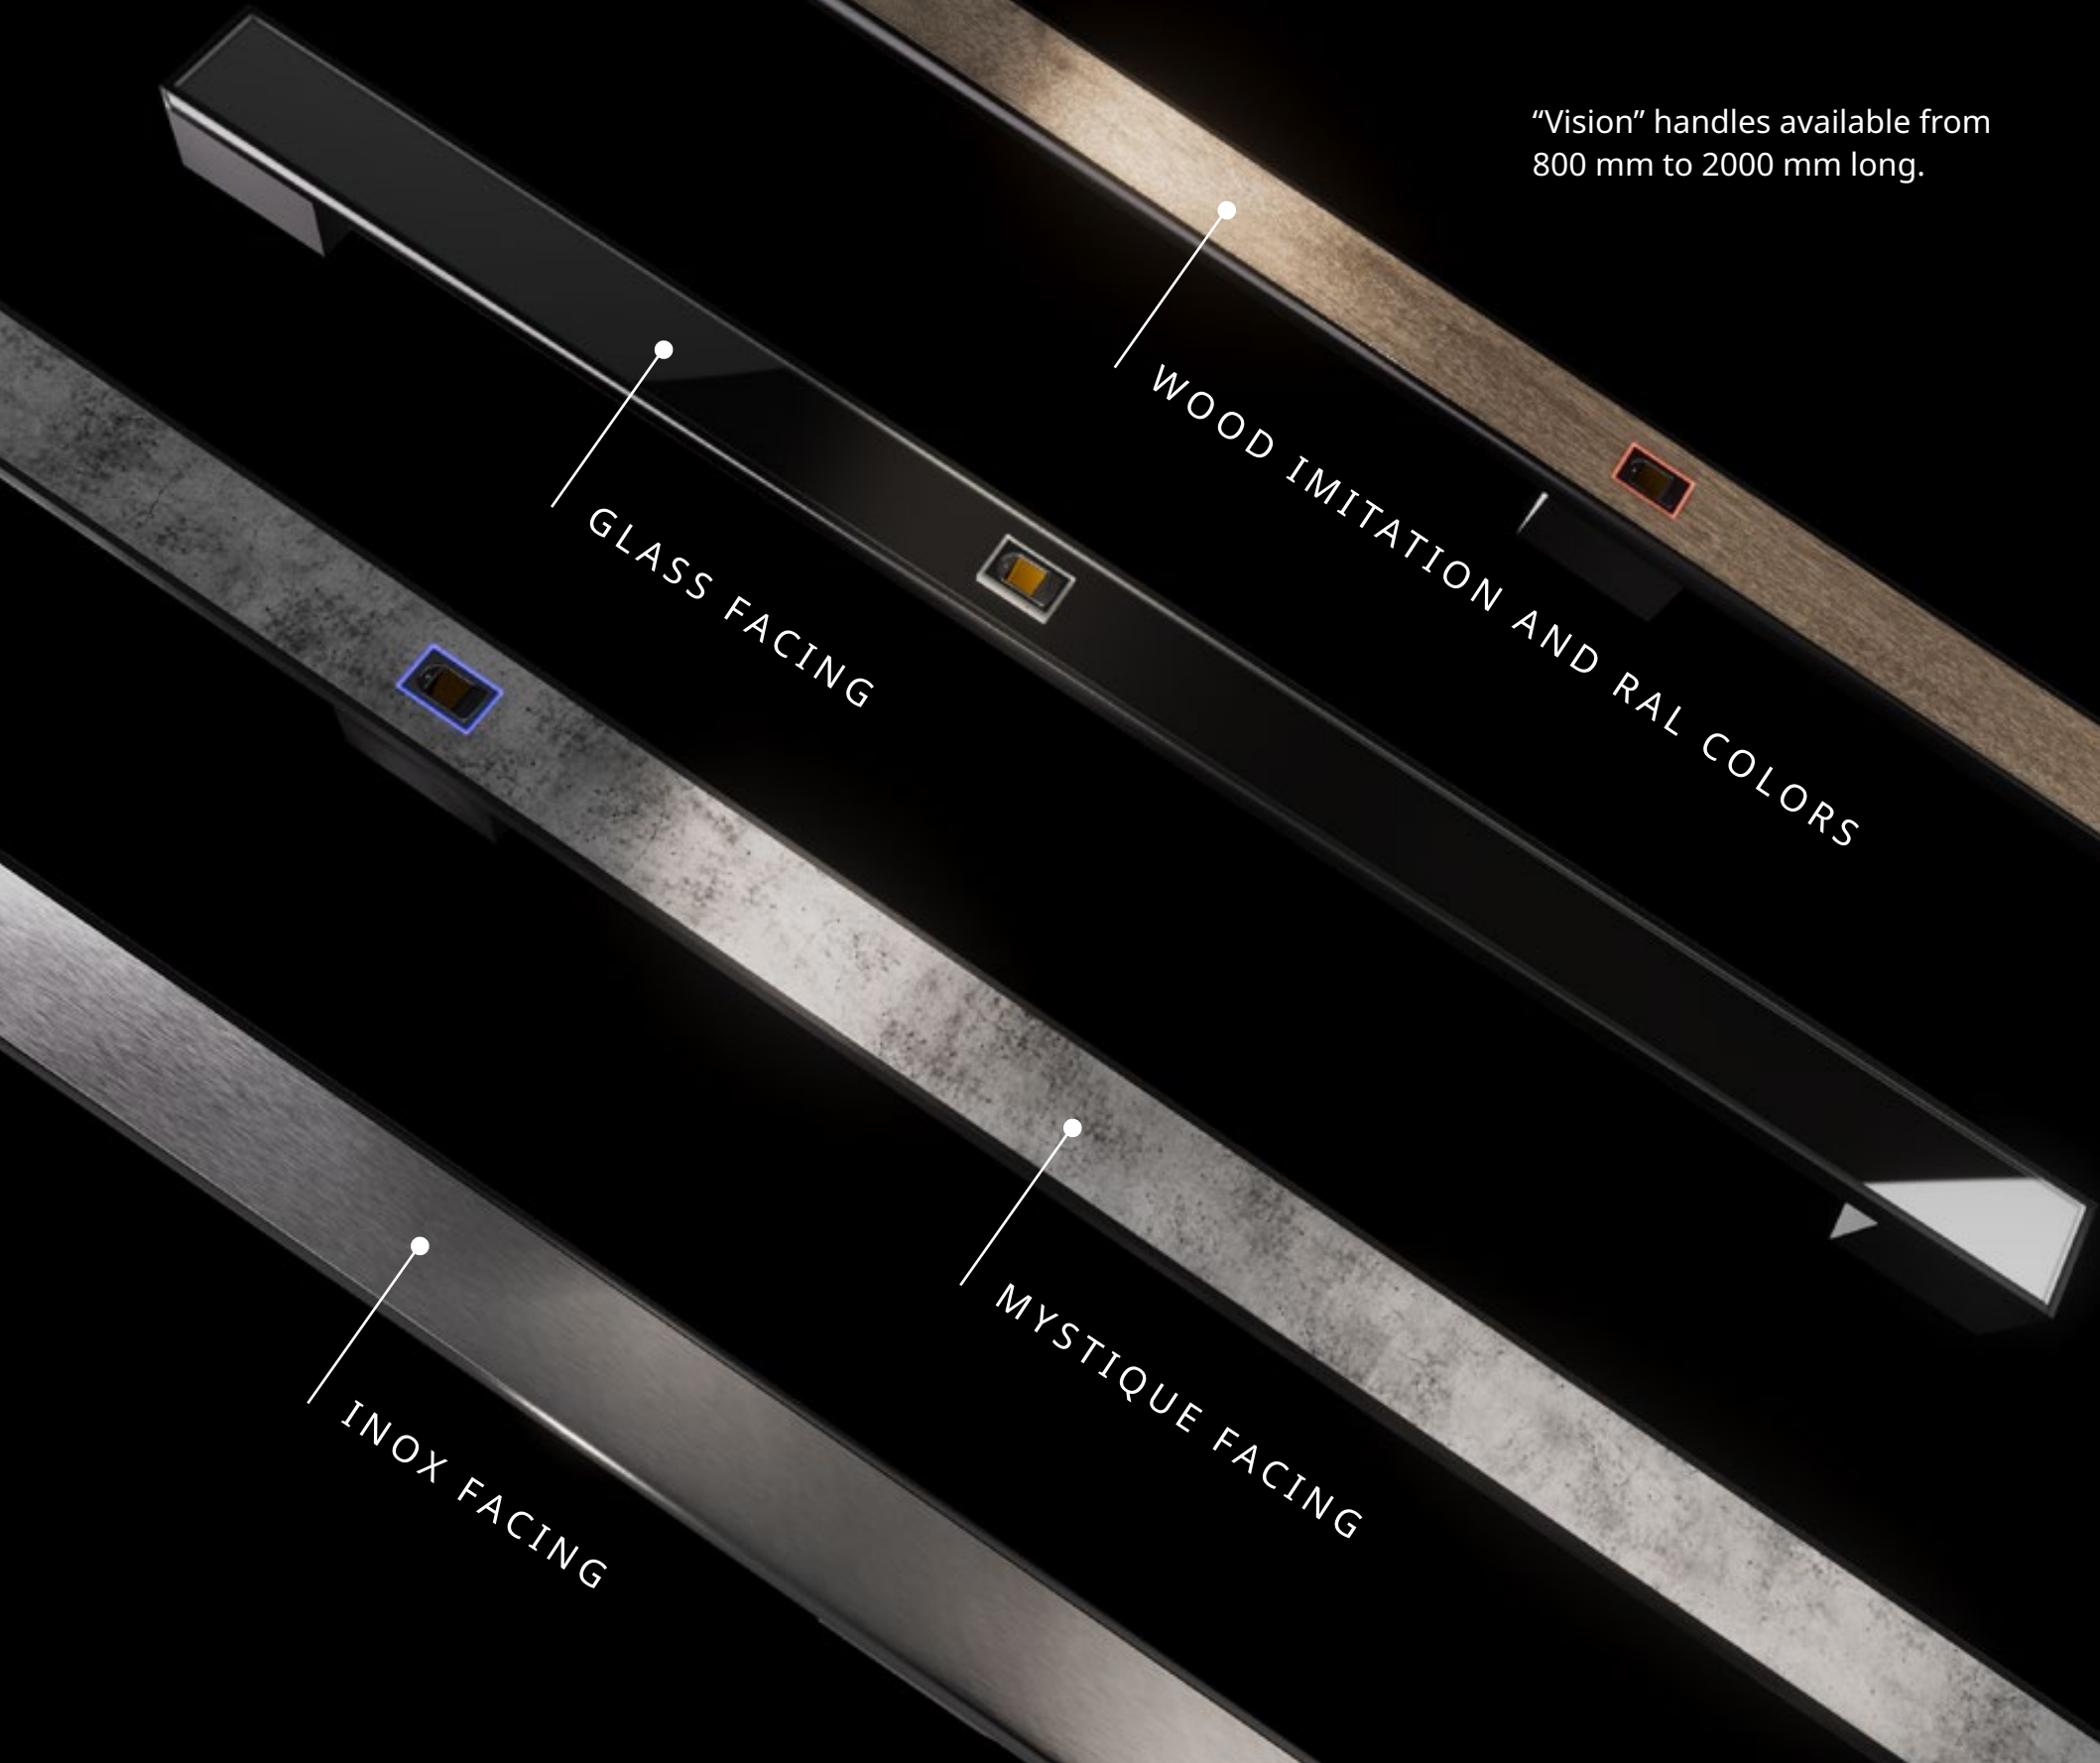

Mystique Edition

Design: ME 41

Old Wood

"Vision" handles available from 800 mm to 2000 mm long.

GLASS FACING

WOOD IMITATION AND RAL COLORS

INOX FACING

MYSTIQUE FACING