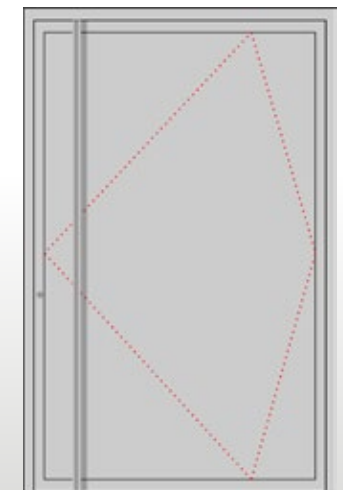

MAX 1500 X 3000 mm
MIN 1000 X 2000 mm

Construction options

Door with sidelights (sandblasted glass)

Seperate frame

Door with sidepanels

Separate frame **or**
Single Frame with the door
(max door height 220 cm)