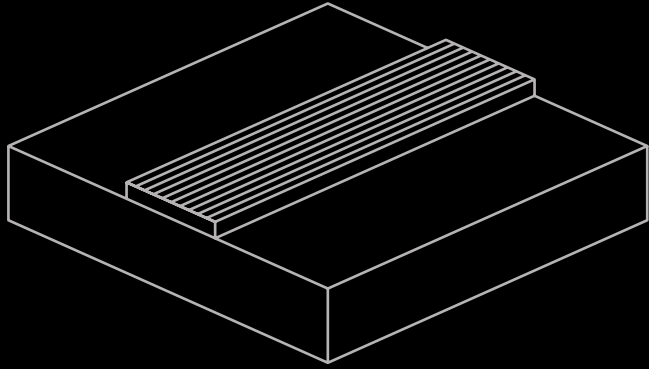

BI-COLOR

Two color combination on the external door side give a special aesthetic effect.