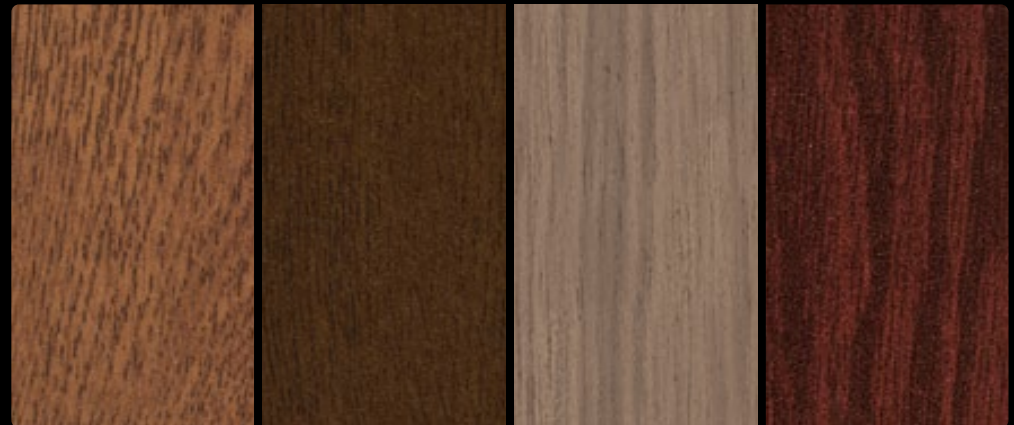

Old Wood

Copper Patina

Concrete Gray

Brown Marble

Wood Colors

Twenty four wood and earth material imitation colors.

T630

T631