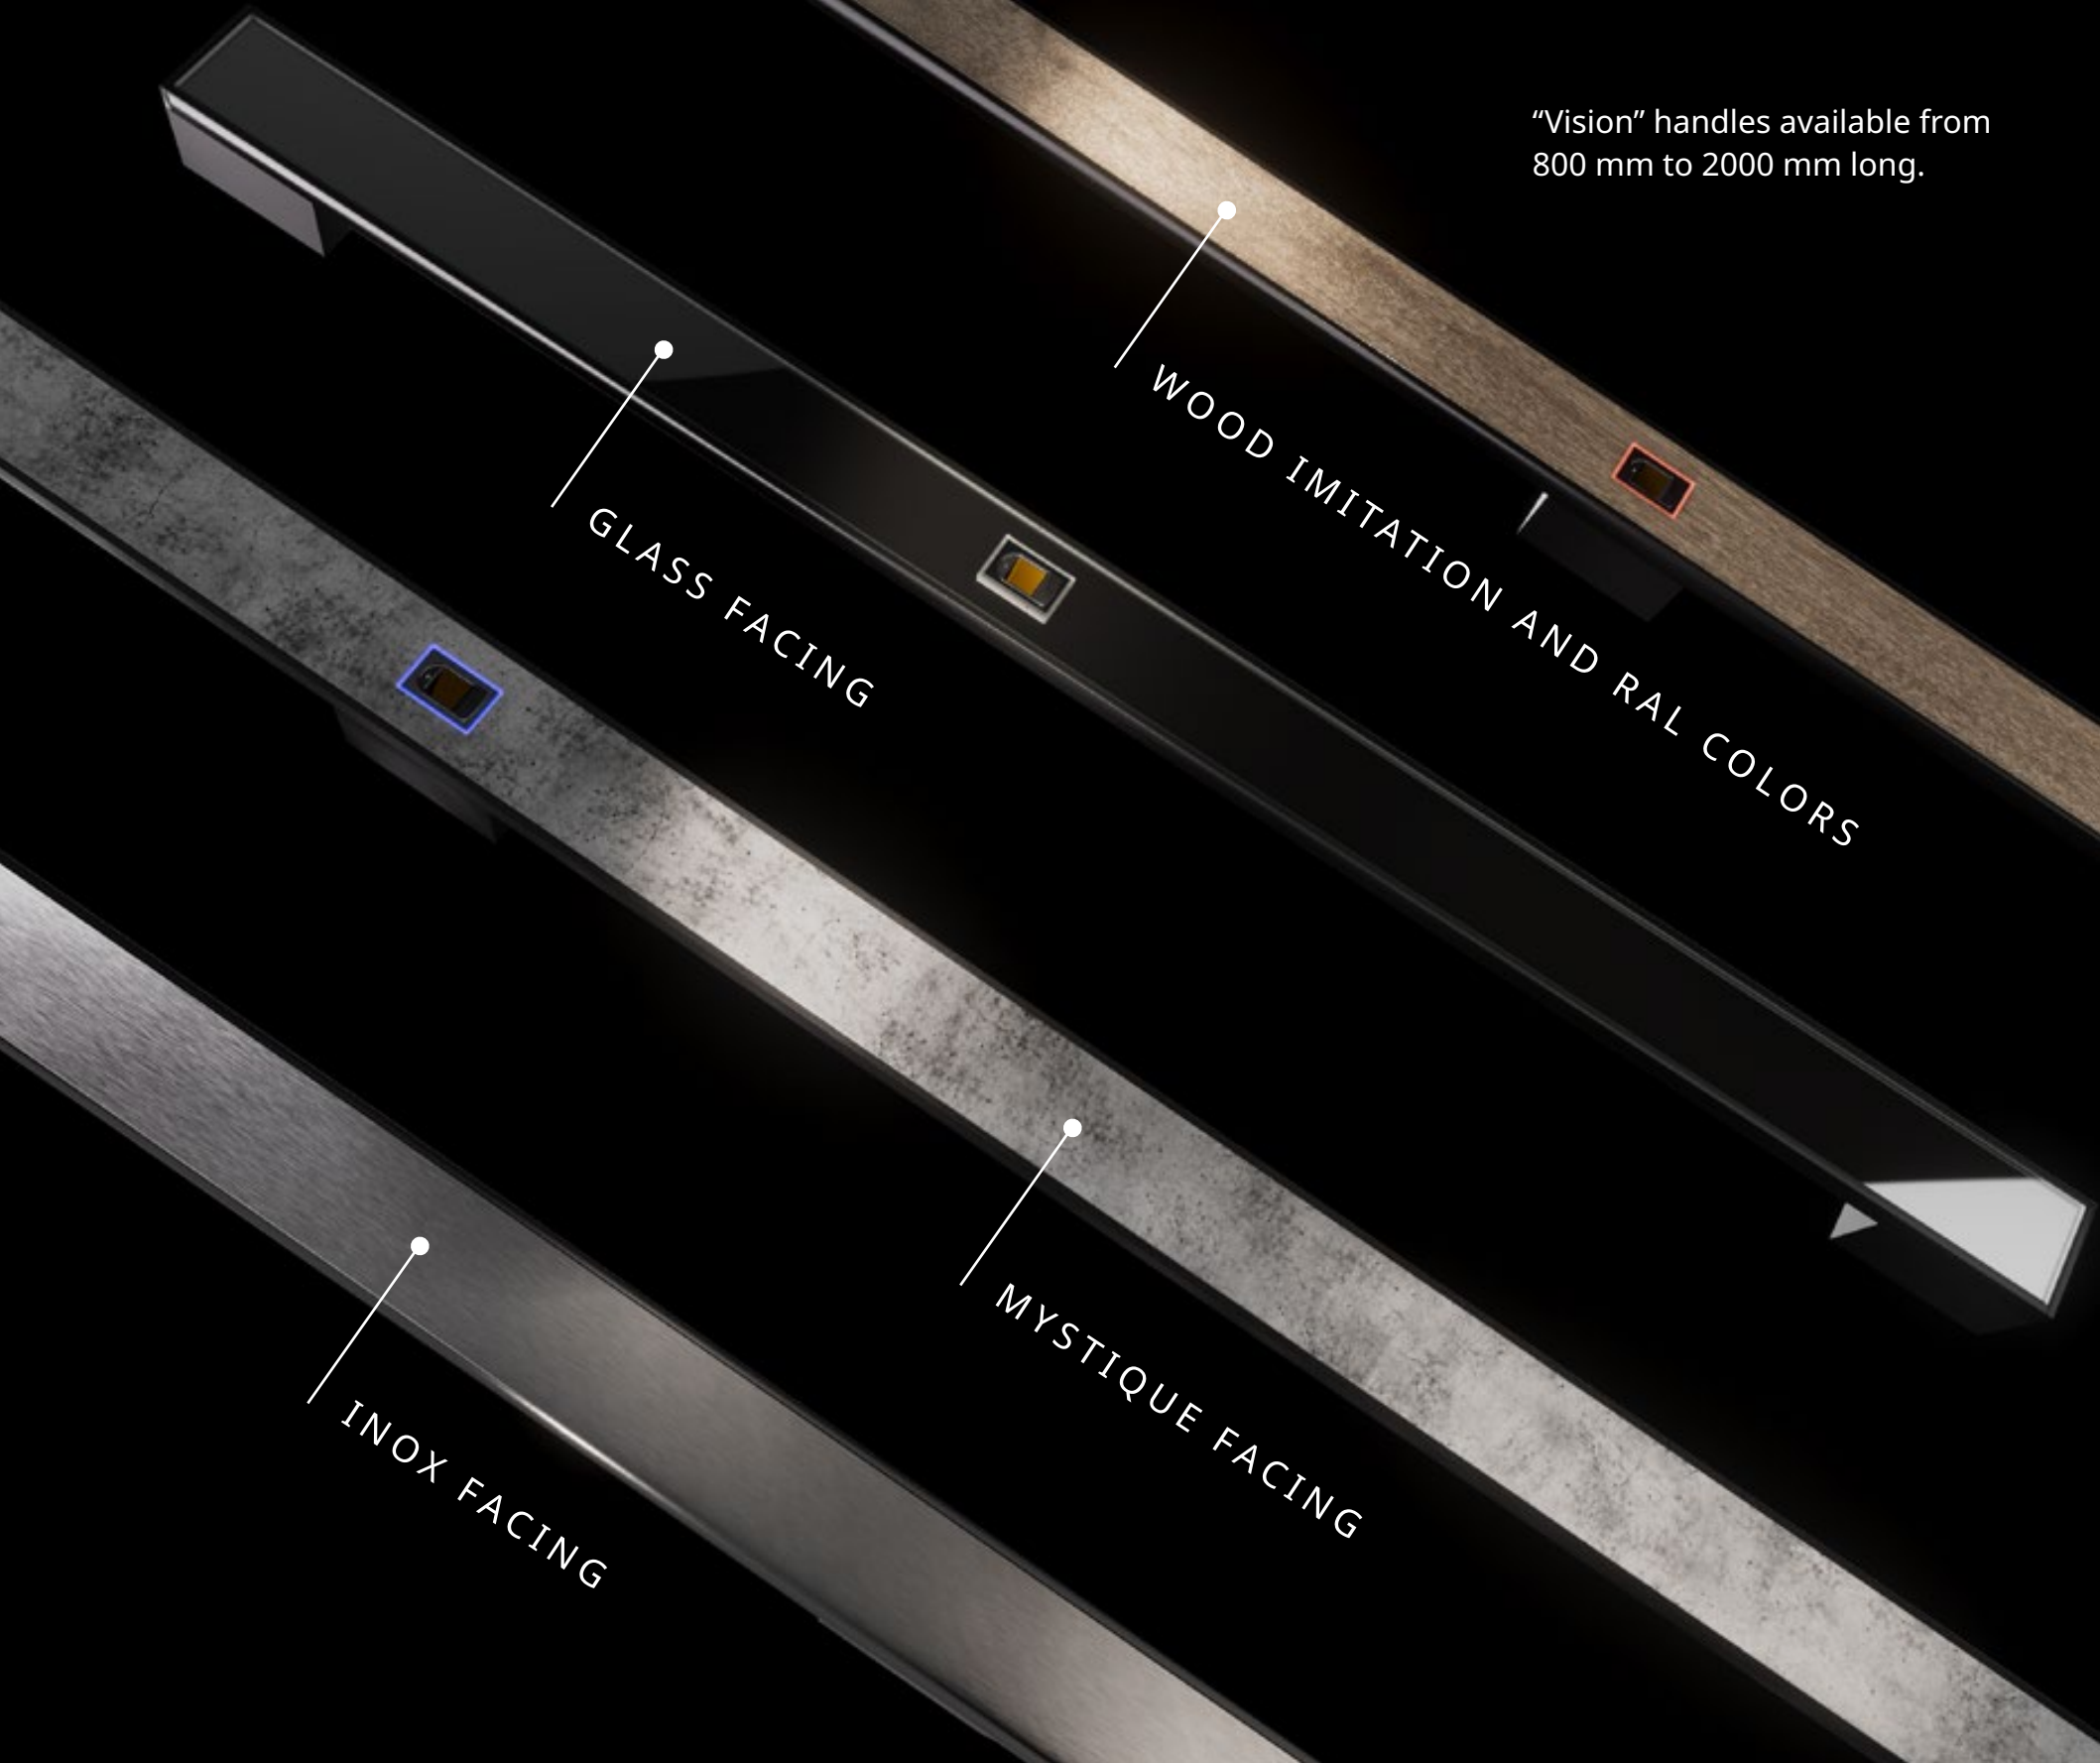

"Vision" handles available from 800 mm to 2000 mm long.

GLASS FACING

WOOD IMITATION AND RAL COLORS

INOX FACING

MYSTIQUE FACING