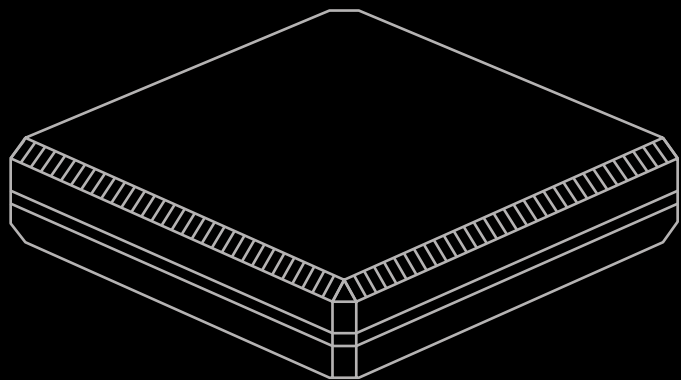

Design: 1033

RAL 7012
Structura

Traditional design Pivot Door

Door Style

Traditional

Design: 1034

RAL 8011
Structura

Traditional design Pivot Door
with aluminium fixed top panel.