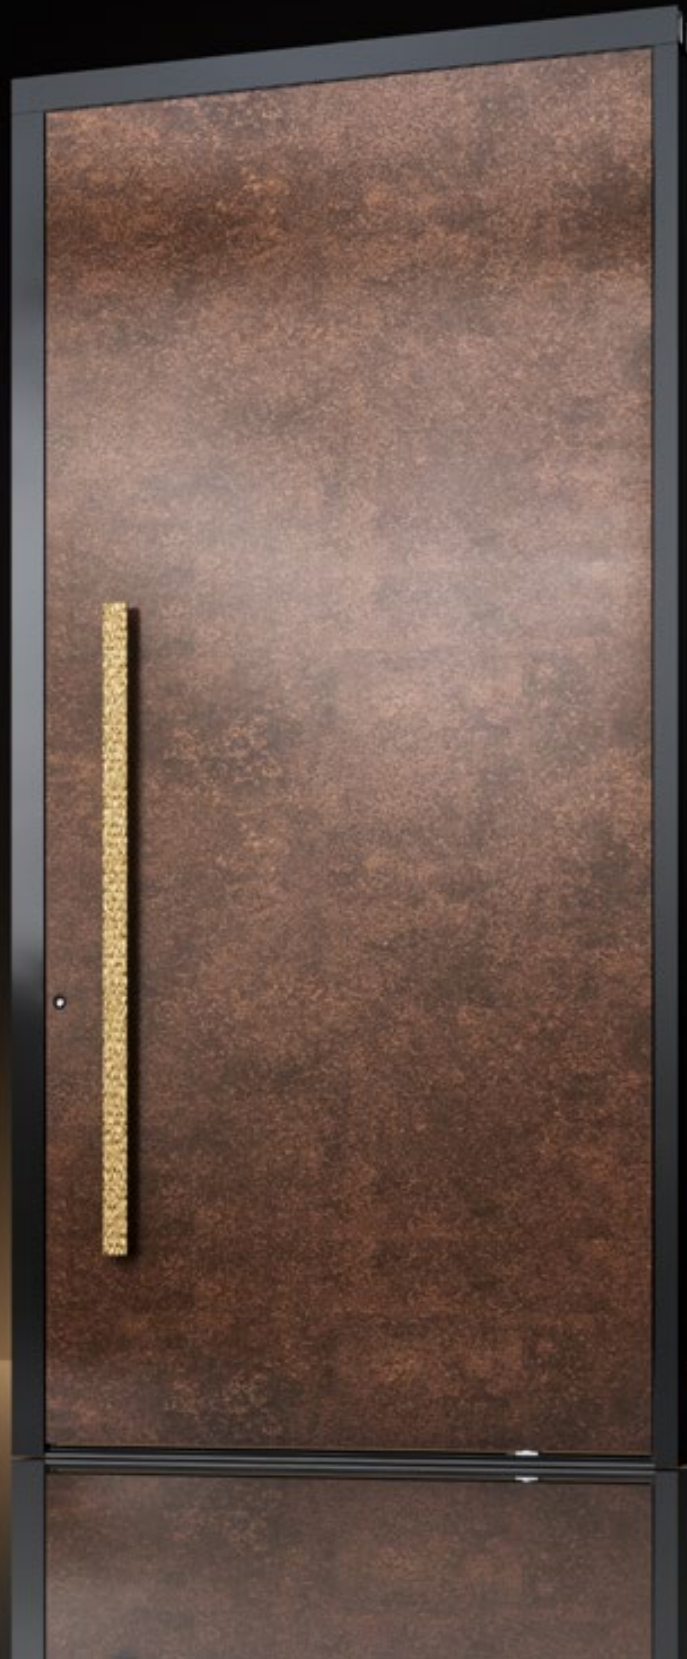

Design: ME43-G

Retro Wood

“Vision” handle with Glass Facing and fingerprint scanner.

Door Style

Mystique Edition

Design: ME 20

Black Marble

Detail of "Gold Fancy" handle.