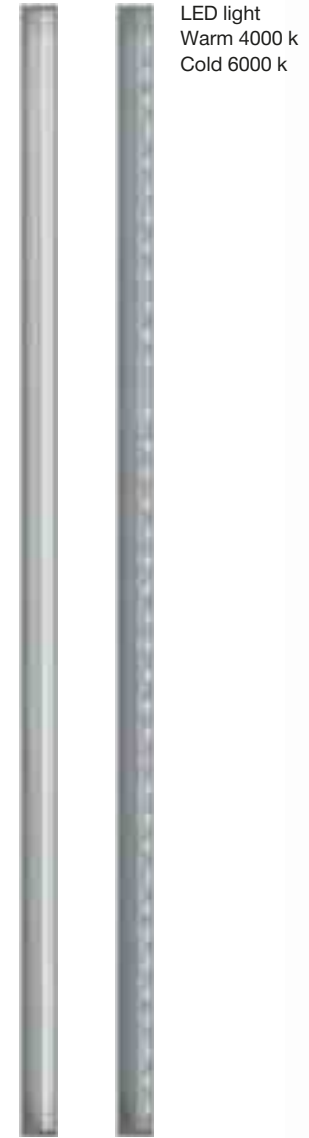

With Top and Sidelights - B

Technical Data

Minimum Dimensions

Width: 1400 mm

Height: 2000 mm

Maximum Dimensions

Width: 2000 mm - Height: 2500 mm

Width: 1600 mm - Height: 3000 mm

Glass

Triple, Triplex 3+3 mm
on both sides

Small
140 X 250 cm

Standard Max
up to / έως: 200 X 300 cm

eXtra Large
up to / έως: 160 X 400 cm

■ ΕΞΩΤΕΡΙΚΑ ΧΕΡΟΥΛΙΑ / **EXTERNAL HANDLES**

LED light
Warm 4000 k
Cold 6000 k