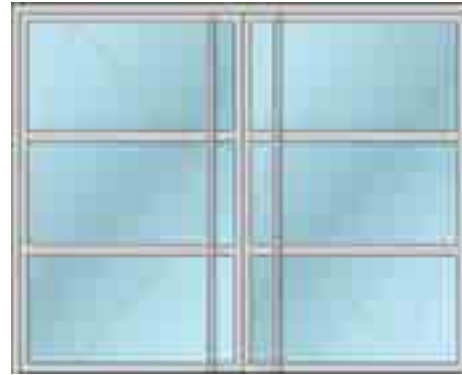

Door with sandblasted glass.
Custom "Bar" handle.

■ GLAZED DOORS | ΔΙΑΣΤΑΣΕΙΣ / DIMENSIONS

Single Leaf - A
(Maximum 1500 X 2500 mm)

Single Leaf - B

Double Leaf

With Sidelights - A

With Sidelights - B

With Top and Sidelights - A