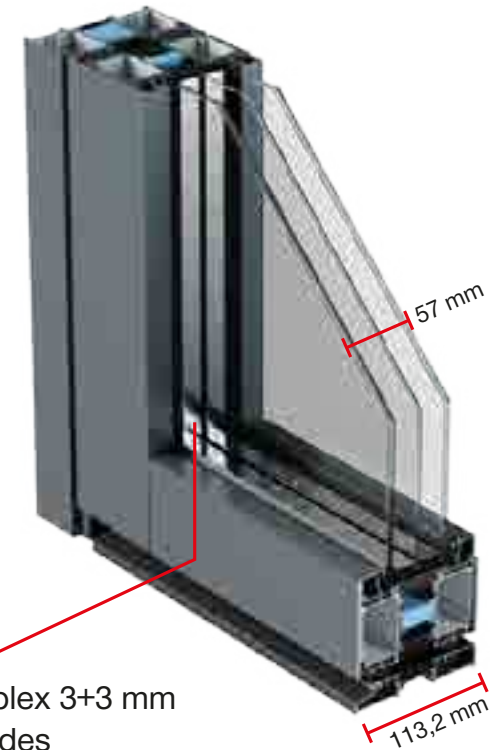

Door with sandblasted glass.
Custom "Bar" handle.

■ GLAZED DOORS | ΔΙΑΣΤΑΣΕΙΣ / DIMENSIONS

Single Leaf - A
(Maximum 1500 X 2500 mm)

Single Leaf - B

Double Leaf

With Sidelights - A

With Sidelights - B

With Top and Sidelights - A

With Top and Sidelights - B

Technical Data

Minimum Dimensions

Width: 1400 mm

Height: 2000 mm

Maximum Dimensions

Width: 2000 mm - Height: 2500 mm

Width: 1600 mm - Height: 3000 mm

Glass

Triple, Triplex 3+3 mm
on both sides

Small
140 X 250 cm

Standard Max
up to / έως: 200 X 300 cm

eXtra Large
up to / έως: 160 X 400 cm

■ ΕΞΩΤΕΡΙΚΑ ΧΕΡΟΥΛΙΑ / **EXTERNAL HANDLES**

LED light
Warm 4000 k
Cold 6000 k